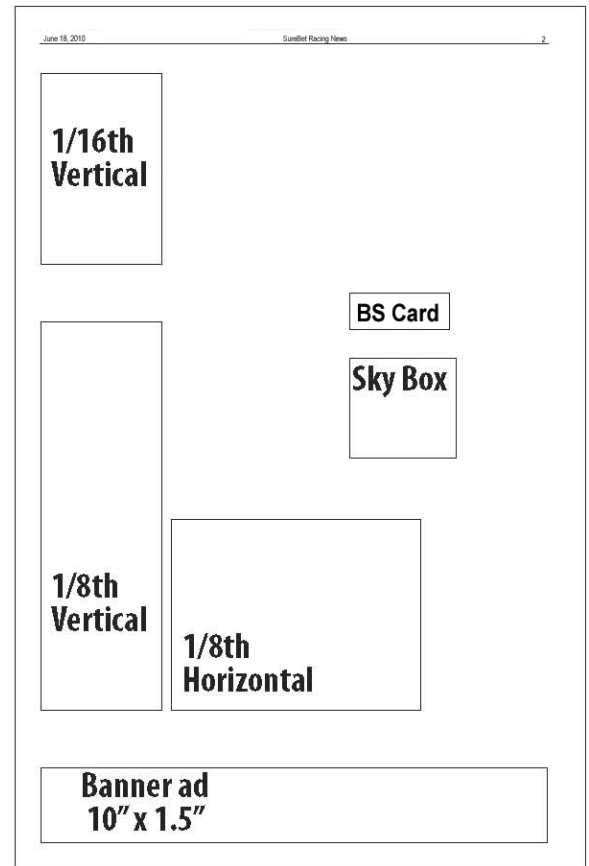

RETAIL AD SIZES

DT 21" x 15.5"
 Full pg 10" x 15.5" / Mini Full Pg 7.4062" x 10"
 1/2 pg H 10" x 7.6932" V 4.9375" x 15.5"
 1/4 pg H 10" x 3.7869" V 4.9375" x 7.6932"
 1/8 pg H 4.9375" x 3.7869" V 2.4063" x 7.6932"
 1/16 pg H 4.9375" x 1.831" V 2.4063" x 3.7869"
 Banner 10" x 1.5" Sponsor Banner..... 10" x 2"
 Sky box (front page) 2.125" x 2"
 Business Card 2.063" X 1.5"

CLASSIFIED AD SIZES

1 col. 1.1406"
 2 col. 2.4063"
 3 col. 3.6719"
 4 col. 4.9375"
 5 col. 6.2031"
 6 col. 7.4688"
 7 col. 8.7344"
 8 col. 10"