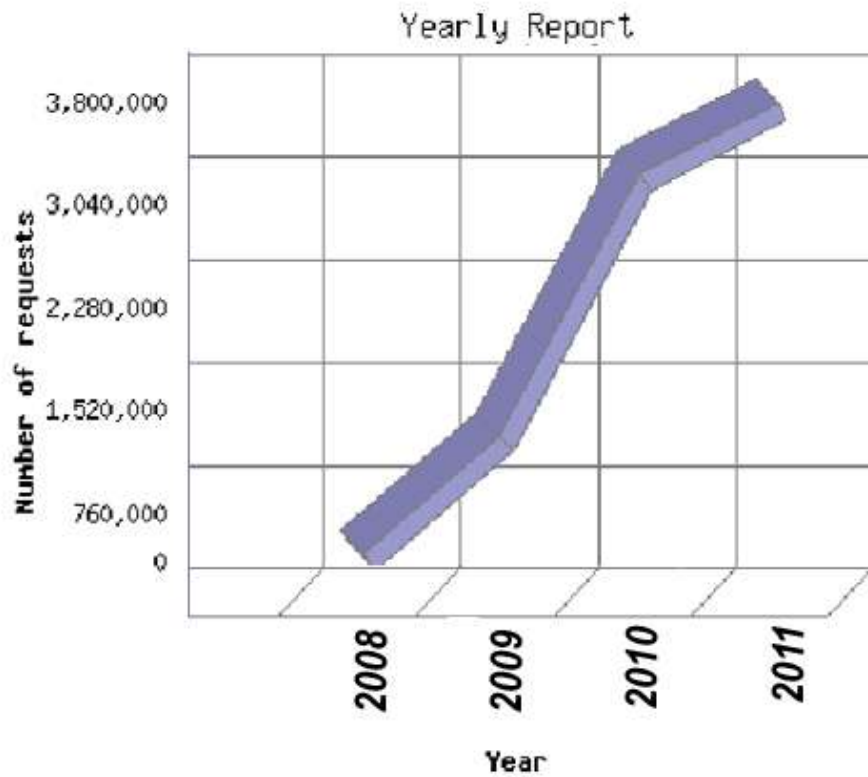

SureBet Racing News 2011 Site Report

Year	Number of requests	Number of page requests
1. 2008	400,837	41,229
2. 2009	1,274,998	134,398
3. 2010	3,202,297	394,164
4. 2011	3,972,103	945,464

2011	Page/ Visits	Avg. Time on Site	% New Visits	% Returning
Website	3.31	00:03.59	44.58	55.42
Mobile	2.57	00:03.18	59.69	

	Country/Territory	Pages/Visit	Avg. Time on Site	% New Visits
1.	United States	2.32	00:03:06	41.99%
2.	Canada	2.47	00:02:35	64.83%
3.	Mexico	3.30	00:03:34	59.03%
4.	United Kingdom	1.66	00:00:27	93.40%
5.	Italy	1.85	00:00:10	93.14%
6.	Brazil	2.56	00:01:26	74.74%
7.	(not set)	1.24	00:00:33	94.74%
8.	Australia	1.99	00:01:56	78.57%
9.	Germany	1.85	00:00:31	88.24%
10.	Greece	1.26	00:00:04	90.32%

	Region	Pages/Visit	Avg. Time on Site	% New Visits
1.	Texas	3.35	00:03:32	43.60%
2.	New Mexico	3.11	00:03:31	36.08%
3.	Arizona	2.95	00:02:07	53.49%
4.	California	2.35	00:02:03	67.44%
5.	Colorado	1.77	00:00:35	53.85%
6.	Kentucky	2.31	00:01:40	25.00%
7.	Louisiana	2.27	00:02:14	53.33%
8.	Oklahoma	1.40	00:00:56	46.67%
9.	New York	1.73	00:00:08	90.91%
10.	Florida	1.70	00:00:30	100.00%